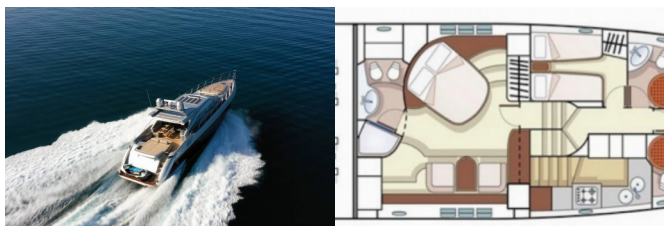

AZIMUT 68

Falch (2009)

Next Charter GmbH • Oskar-Von-Miller-Straße 35 • 86316 Friedberg • Germany

Phone: +49 1514 202 6204

E-mail: info@nextcharter.com

Web: nextcharter.com

Yacht Base	Split Harbour, Croatia
Yacht ID	6210
Yacht Brands	Azimut / Benetti Yachts
Yacht Name	Falch
Production Year	2009
Length	69 Ft
Cabins	3 + 1
Berths	6 + 2
WC	3 + 1

COMFORT: Cockpit cushions, Sun mattresses, Towels

DECK: Cockpit/stern, outside shower, Dinghy with outboard engine, Sun tent, Swimming ladder, Teak deck, Tender

ENTERTAINMENT: Fishing equipment, Jet Ski, Minibar, Outdoor speakers, Pool, Radio/iPod/iPhone dock station + USB, Seabob, Sound System, Stand up paddle (SUP), Tube ring, TV, Water skis, Wi-Fi Internet