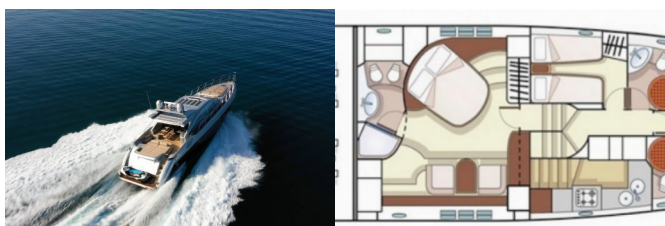

AZIMUT 68

Falch (2009)

Next Charter GmbH • Oskar-Von-Miller-Straße 35 • 86316 Friedberg • Germany

Phone: +49 1514 202 6204

E-mail: info@nextcharter.com

Web: nextcharter.com

Yacht Base	Split Harbour, Croatia
Yacht ID	6210
Yacht Brands	Azimut / Benetti Yachts
Yacht Name	Falch
Production Year	2009
Length	69 Ft
Cabins	3 + 1
Berths	6 + 2
WC	3 + 1

COMFORT: Cockpit cushions, Sun mattresses, Towels

DECK: Cockpit/stern, outside shower, Dinghy with outboard engine, Sun tent/cover, Swimming ladder, Teak deck, Tender

ENTERTAINMENT: Fishing equipment, Jet Ski, Minibar, Outdoor speakers, Pool, Radio/iPod/iPhone dock station + USB, Seabob, Sound System, Stand up paddle (SUP), Tube ring, TV, Water skis, Wi-Fi Internet