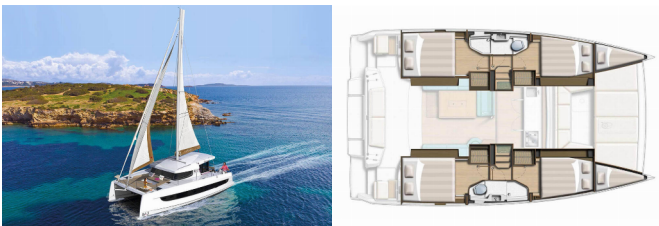

BALI CATSMART

Eleanor (2024)

Next Charter GmbH • Oskar-Von-Miller-Straße 35 • 86316 Friedberg • Germany

Phone: +49 1514 202 6204

E-mail: info@nextcharter.com

Web: nextcharter.com

Yacht Base	Dubrovnik, Komolac, ACI Marina Dubrovnik, Croatia
Yacht ID	6176
Yacht Brands	Catana
Yacht Name	Eleanor
Production Year	2024
Length	40 Ft
Cabins	4
Berths	8
Max Persons	10
WC	2

COMFORT: Cockpit cushions, Cockpit seat cushions with backrest, Mosquito nets, Outside cushions, Pillows, Salon cushions, Towels

DECK: Bimini top, Black ball, Boat hook, Chain counter on helm station, Davit, Deck brush, Dinghy hydraulic lifting system, Dinghy with outboard engine, Electric anchor windlass, Floating rope, Jerry cans for fuel, Mooring ropes, Plastic bucket, Ropes, Swimming ladder, Water hose