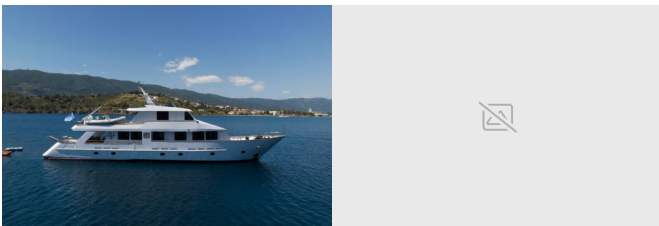

M/Y ELENA

Elena (1992)

Next Charter GmbH • Oskar-Von-Miller-Straße 35 • 86316 Friedberg • Germany

Phone: +49 1514 202 6204

E-mail: info@nextcharter.com

Web: nextcharter.com

DECK: Bathing platform, Dinghy with outboard engine

ENTERTAINMENT: Fishing equipment, Snorkeling equipment,
Towing air tube, Tube ring, Water skis

YACHT ELECTRICS: Air Conditioning, Generator

Yacht Base	Athens, Flisvos Delta Marina, Greece
Yacht ID	6104
Yacht Brands	Perama Shipyard
Yacht Name	Elena
Production Year	1992
Length	102 Ft
Cabins	6
Berths	13
Max Persons	13
WC	7