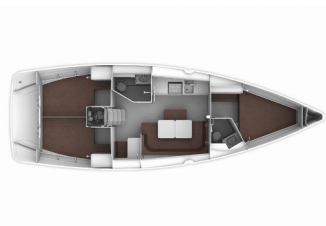

**DECK:** Bimini top, Cockpit table, Cockpit/stern, outside shower, Dinghy, Electric anchor windlass, Sprayhood

**ENTERTAINMENT:** CD MP3 player, TV

**GALLEY:** Refrigerator

**INTERIOR:** Lowerable salon table

**NAVIGATION:** Autopilot, Bow thruster, GPS chart plotter - cockpit, Wind instrument/Anemometer

**SAFETY:** VHF radio

**YACHT ELECTRICS:** Solar panels

<b>Yacht Base</b>	Sukosan, D-Marin Dalmacija Marina, Croatia
<b>Yacht ID</b>	602
<b>Yacht Brands</b>	Bavaria
<b>Yacht Name</b>	Patrizia
<b>Production Year</b>	2016
<b>Length</b>	41 Ft
<b>Cabins</b>	3
<b>Berths</b>	6 + 2
<b>WC</b>	2