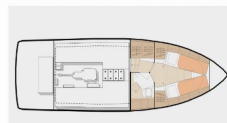

GREENLINE 33

Kragero (2021)

Next Charter GmbH • Oskar-Von-Miller-Straße 35 • 86316 Friedberg • Germany

Phone: +49 1514 202 6204

E-mail: info@nextcharter.com

Web: nextcharter.com

Yacht Base	Porsgrunn/Telemark, Norway
Yacht ID	6019
Yacht Brands	Greenline
Yacht Name	Kragero
Production Year	2021
Length	33 Ft
Cabins	2
Berths	5 + 2
Max Persons	10
WC	1