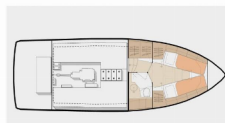

Next Charter GmbH • Oskar-Von-Miller-Straße 35 • 86316 Friedberg • Germany

Phone: +49 1514 202 6204

E-mail: info@nextcharter.com

Web: nextcharter.com

Yacht Base	Porsgrunn/Telemark, Norway
Yacht ID	6018
Yacht Brands	Greenline
Yacht Name	Dalen
Production Year	2021
Length	33 Ft
Cabins	2
Berths	5 + 2
Max Persons	10
WC	1

COMFORT: Bed linen, Sun loungers, Towels

DECK: Anchor, Bathing platform, Boat hook, Electric anchor windlass, Panoramic roof

ENTERTAINMENT: TV

GALLEY: Freezer, Hot water, Kitchen utensils (Galley equipment, cutlery), Microwave, Oven, Refrigerator, Stove

NAVIGATION: Autopilot, Bow thruster, Complete navigation equipment, GPS chart plotter, Navigation (Nautical) charts and nautical guide , Stern thruster

SAFETY: Black Water Tank, Fire extinguisher , First aid kit , Life jackets, Signal rockets and torches

YACHT ELECTRICS: 230 volt socket, Air Conditioning, Solar panels