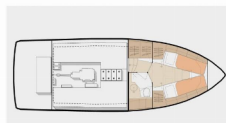

Next Charter GmbH • Oskar-Von-Miller-Straße 35 • 86316 Friedberg • Germany

Phone: +49 1514 202 6204

E-mail: info@nextcharter.com

Web: nextcharter.com

Yacht Base	Porsgrunn/Telemark, Norway
Yacht ID	6018
Yacht Brands	Greenline
Yacht Name	Dalen
Production Year	2021
Length	33 Ft
Cabins	2
Berths	5 + 2
Max Persons	10
WC	1

COMFORT: Bed linen, Sun loungers, Towels

DECK: Anchor, Bathing platform, Boat hook, Electric anchor windlass, Panoramic roof

ENTERTAINMENT: TV

GALLEY: Freezer, Hot water, Kitchen utensils (Galley equipment, cutlery), Microwave, Oven, Refrigerator, Stove

NAVIGATION: Autopilot, Bow thruster, Complete navigation equipment, GPS chart plotter, Navigation (Nautical) charts and nautical guide, Stern thruster

SAFETY: Black Water Tank, Fire extinguisher, First aid kit, Life jackets, Signal rockets and torches

YACHT ELECTRICS: 230 volt socket, Air Conditioning, Solar panels