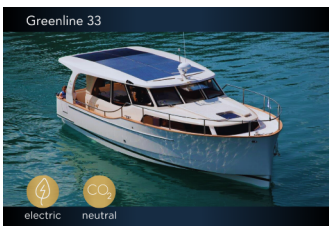

Next Charter GmbH • Oskar-Von-Miller-Straße 35 • 86316 Friedberg • Germany

Phone: +49 1514 202 6204

E-mail: info@nextcharter.com

Web: nextcharter.com

Yacht Base	Porsgrunn/Telemark, Norway
Yacht ID	6018
Yacht Brands	Greenline
Yacht Name	Dalen
Production Year	2021
Length	33 Ft
Cabins	2
Berths	5 + 2
Max Persons	10
WC	1

COMFORT: Bed linen, Sun loungers, Towels

DECK: Anchor, Bathing platform, Boat hook, Electric anchor windlass, Panoramic roof

ENTERTAINMENT: TV

GALLEY: Freezer, Hot water, Kitchen utensils (Galley equipment, cutlery), Microwave, Oven, Refrigerator, Stove

NAVIGATION: Autopilot, Bow thruster, Complete navigation equipment, GPS chart plotter, Navigation (Nautical) charts and nautical guide , Stern thruster

SAFETY: Black Water Tank, Fire extinguisher , First aid kit , Life jackets, Signal rockets and torches

YACHT ELECTRICS: 230 volt socket, Air Conditioning, Solar panels