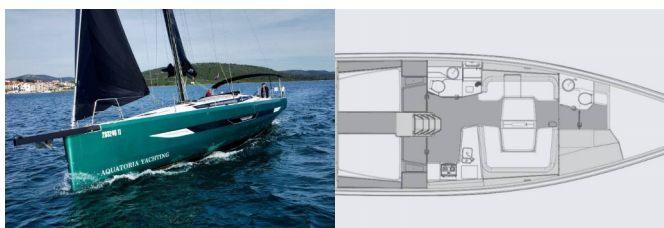

ELAN E6

Loki (2023)

Next Charter GmbH • Oskar-Von-Miller-Straße 35 • 86316 Friedberg • Germany

Phone: +49 1514 202 6204

E-mail: info@nextcharter.com

Web: nextcharter.com

Yacht Base	Marina Pirovac, Croatia
Yacht ID	5978
Yacht Brands	Elan Marine
Yacht Name	Loki
Production Year	2023
Length	50 Ft
Cabins	4
Berths	8 + 2
WC	2

COMFORT: Cockpit cushions

DECK: Anchor with chain, Bathing platform, Bimini top, Bow sail locker, Cockpit/stern, outside shower, Deck lights, Electric anchor windlass, Mooring Cleats, Set for steerman (helmsman's chair), Sprayhood, Winch handles