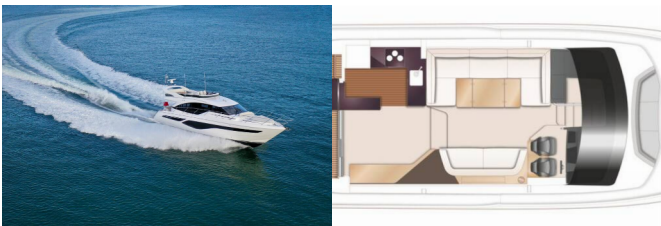

PRINCESS 55 F

Mayfly (2023)

Next Charter GmbH • Oskar-Von-Miller-Straße 35 • 86316 Friedberg • Germany

Phone: +49 1514 202 6204

E-mail: info@nextcharter.com

Web: nextcharter.com

Yacht Base	Marina Lav – Podstrana, Croatia
Yacht ID	5966
Yacht Brands	Princess Yachts
Yacht Name	Mayfly
Production Year	2023
Length	58 Ft
Cabins	3 + 1
Berths	6 + 1
WC	2 + 1

DECK: Bimini top, Foredeck sunbathing area, Grill/Barbecue/Plancha, Set for steerman (helmsman's chair)

ENTERTAINMENT: Fusion radio, FUSION sound system, Indoor speakers, Outdoor speakers

INTERIOR: Convertible table in salon