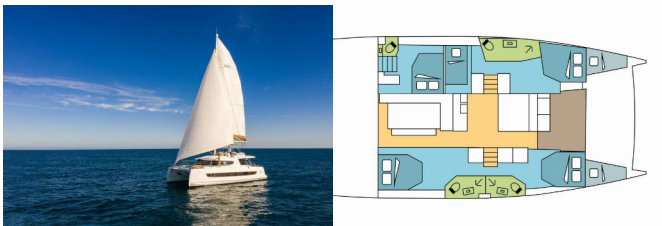

BALI 4.6

APRES SAIL II (2025)

Next Charter GmbH • Oskar-Von-Miller-Straße 35 • 86316 Friedberg • Germany

Phone: +49 1514 202 6204

E-mail: info@nextcharter.com

Web: nextcharter.com

Yacht Base	Belize, Placencia, Roberts Grove Marina, Belize
Yacht ID	5867
Yacht Brands	Catana
Yacht Name	APRES SAIL II
Production Year	2025
Length	47 Ft
Cabins	5 + 2
Berths	10 + 2
Max Persons	12
WC	4

COMFORT: Cockpit seat cushions with backrest, Mosquito nets, Sun loungers

DECK: Bimini top, Cockpit table, Cockpit/stern, outside shower, Davit, Electric anchor windlass, Flybridge, Forward cockpit, Grill/Barbecue/Plancha, Remote control for anchor winch with chain counter at helm, Swimming ladder