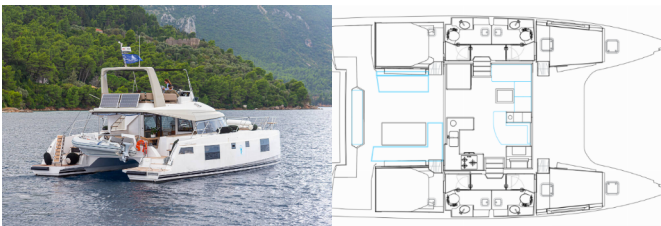

NAUTITECH 47 POWER

AG Princess (2019)

Next Charter GmbH • Oskar-Von-Miller-Straße 35 • 86316 Friedberg • Germany

Phone: +49 1514 202 6204

E-mail: info@nextcharter.com

Web: nextcharter.com

Yacht Base	Lefkas Main Port, Greece
Yacht ID	5707
Yacht Brands	Bavaria
Yacht Name	AG Princess
Production Year	2019
Length	47 Ft
Cabins	4 + 2
Berths	9 + 2
Max Persons	10
WC	4 + 1

COMFORT: Cockpit cushions, Fly deck with cushions and mattresses, Mosquito nets, Outside cushions, Sun mattresses

DECK: Additional operation system of the windlass at the helmstand, Cockpit table, Cockpit/stern, outside shower, Davit, Electric anchor windlass, Fenders, Flybridge, Forward lounge area, LED outdoor ambiance lights, Mooring ropes, Remote control for anchor winch with chain counter at helm, Teak cockpit