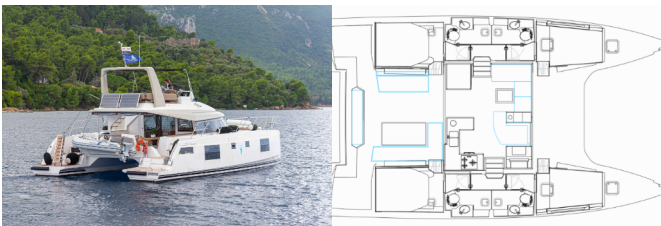

NAUTITECH 47 POWER

AG Princess (2019)

Next Charter GmbH • Oskar-Von-Miller-Straße 35 • 86316 Friedberg • Germany

Phone: +49 1514 202 6204

E-mail: info@nextcharter.com

Web: nextcharter.com

Yacht Base	Lefkas Main Port, Greece
Yacht ID	5707
Yacht Brands	Bavaria
Yacht Name	AG Princess
Production Year	2019
Length	47 Ft
Cabins	4 + 2
Berths	9 + 2
Max Persons	10
WC	4 + 1

COMFORT: Cockpit cushions, Fly deck with cushions and mattresses, Mosquito nets, Outside cushions, Sun mattresses

DECK: Additional operation system of the windlass at the helmstand, Cockpit table, Cockpit/stern, outside shower, Davit, Electric anchor windlass, Fenders, Flybridge, Forward lounge area, LED outdoor ambiance lights, Mooring ropes, Remote control for anchor winch with chain counter at helm, Teak cockpit

ENTERTAINMENT: Fusion radio, FUSION sound system, Indoor speakers, Outdoor speakers

GALLEY: Refrigerator

INTERIOR: Ambiental lighting, Curtains, Table

NAVIGATION: AIS, Autopilot, Complete navigation equipment, Docking camera, Echosounder/Depthsounder, GPS chart plotter, Radar, Speedometer (Speed log)

SAFETY: VHF radio

YACHT ELECTRICS: 220V socket, Air Conditioning, Battery charger, Generator, Inverter, Service batteries, Shore connection 220 V, Shore power cable, Solar panels, USB sockets, Water heater, Watermaker – desalinator