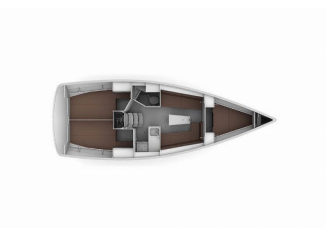

BAVARIA CRUISER 34

Mrduja (2023)

Next Charter GmbH • Oskar-Von-Miller-Straße 35 • 86316 Friedberg • Germany

Phone: +49 1514 202 6204

E-mail: info@nextcharter.com

Web: nextcharter.com

Yacht Base	ACI Marina Split, Croatia
Yacht ID	5648
Yacht Brands	Bavaria
Yacht Name	Mrduja
Production Year	2023
Length	33 Ft
Cabins	3
Berths	6 + 1
WC	1

COMFORT: Bed linen, Blankets, Pillows, Towels

DECK: Anchor with chain, Anchor with rope , Bathing platform, Bilge pump – Mechanic, Bimini top, Black ball, Boat hook, Bosun's chair (Safe seat) (boatswain's chair), Cockpit/stern, outside shower, Deck brush, Dinghy, Dinghy (byboat) pump, Electric anchor windlass, Fenders, Fuel funnel, Gangway, Jerry cans for diesel, Main anchor, Main Deck Compass, Mooring ropes , Plastic bucket, Sprayhood, Swimming ladder, Teak cockpit, Water hose, Winch handles