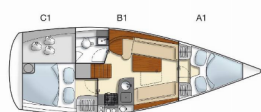

DECK: Dinghy with outboard engine, Electric anchor windlass, Folding cockpit table, Set for steerman (helmsman's chair), Sprayhood, Swimming ladder, Tender

ENTERTAINMENT: Radio CD mp3 player, TV

GALLEY: Ice box, Kitchen utensils (Galley equipment, cutlery), Oven, Refrigerator, Stove

INTERIOR: Electric toilet

NAVIGATION: Autopilot, Navigation (Nautical) charts and nautical guide

SAFETY: First aid kit

SAILS: Lazy bag, Lazy jacks

YACHT ELECTRICS: Heating

Yacht Base	Largs Yacht Haven, UK

Yacht ID	5622

Yacht Brands	Hanse Yachts

Yacht Name	Miley

Production Year	2011

Length	32 Ft

Cabins	2

Berths	4 + 2

WC	1