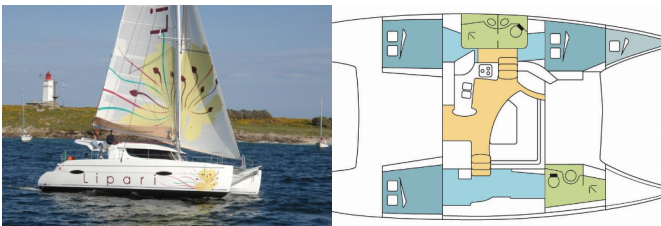

LIPARI 41

Cousin (2010)

Next Charter GmbH • Oskar-Von-Miller-Straße 35 • 86316 Friedberg • Germany

Phone: +49 1514 202 6204

E-mail: info@nextcharter.com

Web: nextcharter.com

Yacht Base	Seychelles, Mahe, Seychelles
Yacht ID	5562
Yacht Brands	Fountaine Pajot
Yacht Name	Cousin
Production Year	2010
Length	39 Ft
Cabins	3 + 1
Berths	6 + 1
WC	2

COMFORT: Bed linen

DECK: Bimini top, Cockpit table, Cockpit/stern, outside shower, Electric anchor windlass, Grill/Barbecue/Plancha, Outboard engine

ENTERTAINMENT: CD player, DVD player, Outdoor speakers

GALLEY: Oven, Refrigerator

NAVIGATION: Autopilot, GPS chart plotter, GPS chart plotter - cockpit, Navigation (Nautical) charts and nautical guide , Radar, Speedometer (Speed log), Wind instrument/Anemometer

SAILS: Lazy bag, Lazy jacks

YACHT ELECTRICS: Battery charger , Inverter, Solar panels