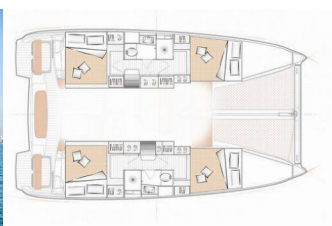

EXCESS 11

First Glimpse (2023)

Next Charter GmbH • Oskar-Von-Miller-Straße 35 • 86316 Friedberg • Germany

Phone: +49 1514 202 6204

E-mail: info@nextcharter.com

Web: nextcharter.com

Yacht Base	ACI Marina Skradin, Croatia
Yacht ID	5557
Yacht Brands	Excess
Yacht Name	First Glimpse
Production Year	2023
Length	37 Ft
Cabins	4 + 2
Berths	8 + 2
Max Persons	12
WC	2 + 1

COMFORT: Cockpit cushions

DECK: Anchor chain counter, Bimini top, Black ball, Black conus, Bosun's chair (Safe seat) (boatswain's chair), Cockpit table, Dinghy, Dinghy with outboard engine, Electric anchor windlass, Fenders, Gangway, Mooring ropes , Outboard engine, Spare anchor (Reserve, Auxiliary anchor), Sprayhood, Swimming ladder, Water hose, Winch handles

ENTERTAINMENT: Fusion radio, Outdoor speakers, Snorkeling equipment, Stand up paddle (SUP), Wi-Fi Internet

GALLEY: Coffee pot, Gas bottles, Kitchen utensils (Galley equipment, cutlery), Refrigerator

INTERIOR: Convertible table in salon, Electric fans, Electric toilet

NAVIGATION: Autopilot, Binoculars, Depthsounder, GPS chart plotter, GPS chart plotter – cockpit, Speedometer (Speed log)

SAFETY: Emergency tiller, Fire extinguisher , First aid kit , Flags QNC, Floating light, Fog horn, Horseshoe lifebuoy, Life belts (Safety harness), Life jacket (children), Life jackets, Liferaft , Padlock, Set of tools , Torch, VHF radio , Wire (shroud) cutter

SAILS: Electric winch, Lazy bag, Lazy jacks

YACHT ELECTRICS: Battery charger , Inverter, Shore connection 220 V, Solar panels