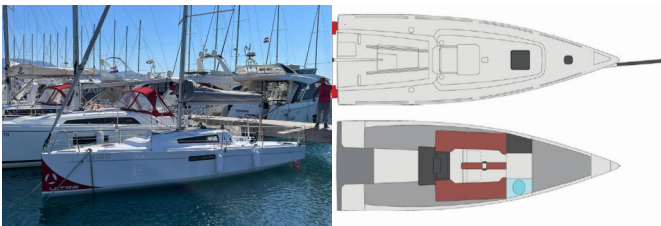

Yacht Base	ACI Marina Split, Croatia
Yacht ID	5414
Yacht Brands	Beneteau
Yacht Name	Šuferina
Production Year	2022
Length	26 Ft
Cabins	1
Berths	2 + 1
WC	1

**COMFORT:** Bedlinen and towels

**DECK:** Boat hook, Cockpit/stern, outside shower, Round/globular fender, Sun tent/cover