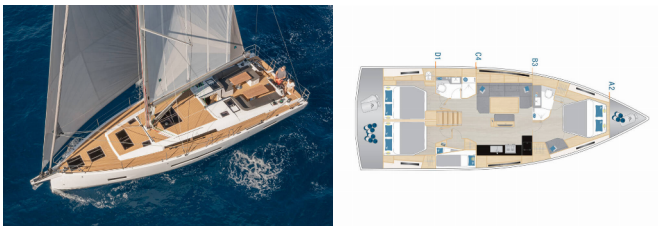

HANSE 460

Salacia - OW (2023)

Next Charter GmbH • Oskar-Von-Miller-Straße 35 • 86316 Friedberg • Germany

Phone: +49 1514 202 6204

E-mail: info@nextcharter.com

Web: nextcharter.com

Yacht Base	Marina Mandalina, Sibenik, Croatia
Yacht ID	5299
Yacht Brands	Hanse Yachts
Yacht Name	Salacia - OW
Production Year	2023
Length	48 Ft
Cabins	4
Berths	8 + 1
Max Persons	9
WC	2

COMFORT: Bed linen, Cockpit cushions

DECK: Bathing platform, Bimini top, Cockpit table, Cockpit/stern, outside shower, Dinghy, Sprayhood, Teak cockpit

ENTERTAINMENT: Outdoor speakers, Radio CD player

GALLEY: Hot water, Kitchen utensils (Galley equipment, cutlery), Oven, Refrigerator, Stove