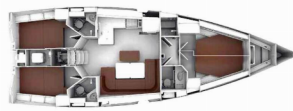

Yacht Base Athens, Alimos Marina, Greece

Yacht ID 5233

Yacht Brands Bavaria

Yacht Name Veatriki

Production Year 2023

Length 47 Ft

Cabins 4

Berths 8 + 2

WC 3

ADDITIONAL: Flag

COMFORT: Blankets, Pillows

DECK: Anchor with chain, Bathing platform, Bimini top, Boat hook, Bosun's chair (Safe seat) (boatswain's chair), Cockpit/stern, outside shower, Dinghy, Electric anchor windlass, Floating rope, Gangway, Inox Boarding Ladder, Main anchor, Main Deck Compass, Mooring ropes, Repair box for dinghy, Reserve motor oil, Spare anchor (Reserve, Auxiliary anchor), Sprayhood