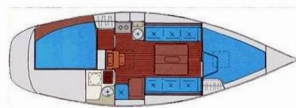

**DECK:** Bathing platform, Cockpit/stern, outside shower, Sprayhood, Spring cleats, Swimming ladder, Teak cockpit, Tender, Winch handles

**ENTERTAINMENT:** Indoor speakers, Radio CD player

**GALLEY:** Kitchen utensils (Galley equipment, cutlery), Refrigerator

**INTERIOR:** Table

**NAVIGATION:** Compass, GPS chart plotter, No autopilot, Raymarine navsystem (Tridata, Echo, Wind)

**SAFETY:** Black Water Tank, Signal flags, VHF radio

**SAILS:** Winch

**YACHT ELECTRICS:** Battery charger , Heating, Plug 220V, 12 V, Service batteries, Shore connection 220 V, Water heater