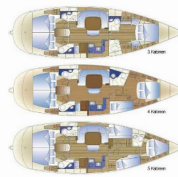

Yacht Base	Corfu, Gouvia Marina, Greece
Yacht ID	504
Yacht Brands	Bavaria
Yacht Name	Monelli
Production Year	2003
Length	51 Ft
Cabins	5
Berths	10 + 1
WC	3

**COMFORT:** Cockpit cushions

**DECK:** Anchor, Bathing platform, Bimini top, Black ball, Bosun's chair (Safe seat) (boatswain's chair), Cockpit table, Cockpit/stern, outside shower, Dinghy, Electric anchor windlass, Fenders, Gangway, Ropes, Sprayhood, Swimming ladder, Teak deck, Water hose