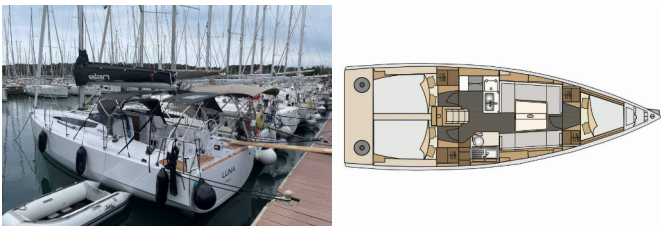

<b>Yacht Base</b>	Marina Tehnomont Veruda, Pula, Croatia
<b>Yacht ID</b>	5027
<b>Yacht Brands</b>	Elan Marine
<b>Yacht Name</b>	Luna
<b>Production Year</b>	2023
<b>Length</b>	35 Ft
<b>Cabins</b>	3
<b>Berths</b>	6 + 2
<b>WC</b>	1

**DECK:** Anchor chain counter, Anchor Delta, Anchor winch remote control, Anchor with chain, Bathing platform, Bimini top, Cockpit table, Electric anchor windlass, Sprayhood

**ENTERTAINMENT:** Fusion radio, FUSION sound system, Indoor speakers, Outdoor speakers

**SAILS:** Lazy bag, Lazy jacks, Sails

**YACHT ELECTRICS:** 230 volt socket, Heating, USB sockets