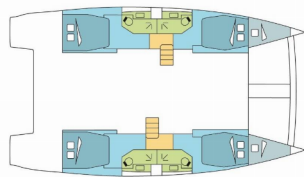

Yacht Base	Nassau, Palm Cay Marina, Bahamas
Yacht ID	5012
Yacht Brands	Catana
Yacht Name	CURRENT BREAK
Production Year	2023
Length	44 Ft
Cabins	4 + 2
Berths	8 + 2
Max Persons	10
WC	4

COMFORT: Cockpit seat cushions with backrest, Mosquito nets, Sun loungers

DECK: Bimini top, Cockpit table, Cockpit/stern, outside shower, Davit, Dinghy, Electric anchor windlass, Flybridge, Forward cockpit, Remote control for anchor winch with chain counter at helm, Spring cleats, Swimming ladder

ENTERTAINMENT: Fusion radio

GALLEY: Oven

INTERIOR: Electric fans in cabins, Electric toilet, Indirect lighting in cabins and salon

NAVIGATION: AIS, Autopilot, Depthsounder, GPS chart plotter, Speedometer (Speed log), Wind instrument/Anemometer

SAFETY: Extra fuel tank, Extra water tank, VHF radio

SAILS: Electric main sail winch, Lazy bag, Lazy jacks

YACHT ELECTRICS: Air Conditioning, Battery charger, Generator, Inverter, Service batteries, Solar panels, Watermaker - desalinator