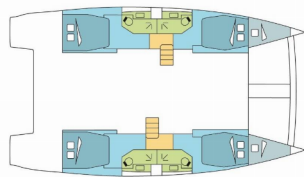

BALI 4.4

CURRENT BREAK (2023)

Next Charter GmbH • Oskar-Von-Miller-Straße 35 • 86316 Friedberg • Germany

Phone: +49 1514 202 6204

E-mail: info@nextcharter.com

Web: nextcharter.com

Yacht Base	Nassau, Palm Cay Marina, Bahamas
Yacht ID	5012
Yacht Brands	Catana
Yacht Name	CURRENT BREAK
Production Year	2023
Length	44 Ft
Cabins	4 + 2
Berths	8 + 2
Max Persons	10
WC	4