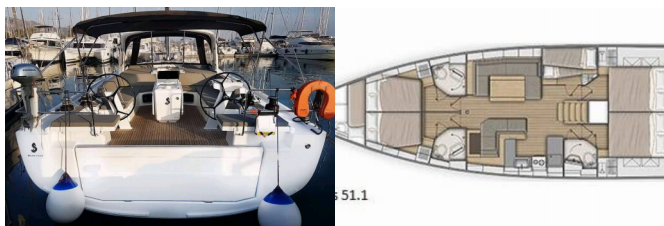

OCEANIS 51.1

One Piece (2018)

Next Charter GmbH • Oskar-Von-Miller-Straße 35 • 86316 Friedberg • Germany

Phone: +49 1514 202 6204

E-mail: info@nextcharter.com

Web: nextcharter.com

DECK: Cockpit table, Cockpit/stern, outside shower, Dinghy with outboard engine, Teak deck

ENTERTAINMENT: TV, Underwater lights

GALLEY: Freezer, NESPRESSO coffee machine, Refrigerator

INTERIOR: Electric toilet

NAVIGATION: Autopilot, Bow thruster, GPS chart plotter - cockpit, Wind/speed/depth instruments

SAFETY: VHF radio

SAILS: Winch

YACHT ELECTRICS: Air Conditioning, Generator, Solar panels

Yacht Base	Athens, Alimos Marina, Greece
Yacht ID	4886
Yacht Brands	Beneteau
Yacht Name	One Piece
Production Year	2018
Length	52 Ft
Cabins	5 + 1
Berths	10 + 2
WC	3 + 1