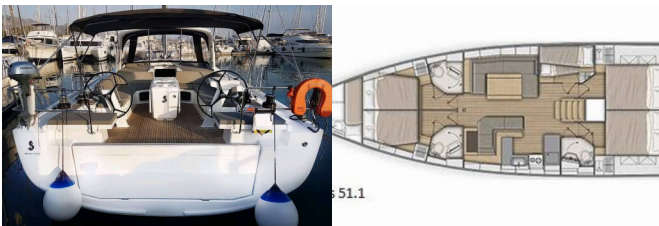

OCEANIS 51.1

One Piece (2018)

Next Charter GmbH • Oskar-Von-Miller-Straße 35 • 86316 Friedberg • Germany

Phone: +49 1514 202 6204

E-mail: info@nextcharter.com

Web: nextcharter.com

Yacht Base	Athens, Alimos Marina, Greece
Yacht ID	4886
Yacht Brands	Beneteau
Yacht Name	One Piece
Production Year	2018
Length	52 Ft
Cabins	5 + 1
Berths	10 + 2
WC	3 + 1

DECK: Cockpit table, Cockpit/stern, outside shower, Dinghy with outboard engine, Teak deck

ENTERTAINMENT: Outdoor speakers, Radio CD player, TV, Underwater lights

GALLEY: Freezer, NESPRESSO coffee machine, Refrigerator

INTERIOR: Electric toilet

NAVIGATION: Autopilot, Bow thruster, GPS chart plotter - cockpit, Wind/speed/depth instruments

SAFETY: VHF radio

SAILS: Winch

YACHT ELECTRICS: Air Conditioning, Batteries, Generator, Solar panels