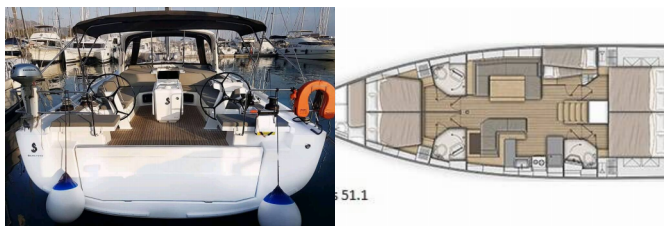

OCEANIS 51.1

One Piece (2018)

Next Charter GmbH • Oskar-Von-Miller-Straße 35 • 86316 Friedberg • Germany

Phone: +49 1514 202 6204

E-mail: info@nextcharter.com

Web: nextcharter.com

Yacht Base	Athens, Alimos Marina, Greece
Yacht ID	4886
Yacht Brands	Beneteau
Yacht Name	One Piece
Production Year	2018
Length	52 Ft
Cabins	5 + 1
Berths	10 + 2
WC	3 + 1

DECK: Cockpit table, Cockpit/stern, outside shower, Dinghy with outboard engine, Teak deck

ENTERTAINMENT: Outdoor speakers, Radio CD player, TV, Underwater lights

GALLEY: Freezer, NESPRESSO coffee machine, Refrigerator

INTERIOR: Electric toilet

NAVIGATION: Autopilot, Bow thruster, GPS chart plotter - cockpit, Wind/speed/depth instruments

SAFETY: VHF radio

SAILS: Winch

YACHT ELECTRICS: Air Conditioning, Batteries, Generator, Solar panels