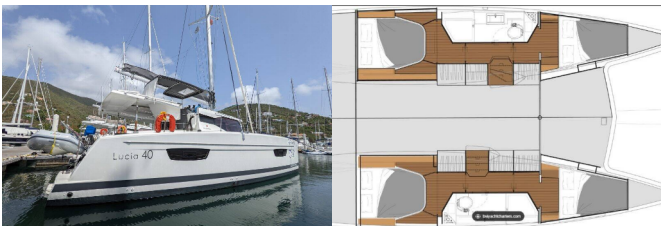

FOUNTAINÉ PAJOT LUCIA 40

Infinite Blue (2020)

Next Charter GmbH • Oskar-Von-Miller-Straße 35 • 86316 Friedberg • Germany

Phone: +49 1514 202 6204

E-mail: info@nextcharter.com

Web: nextcharter.com

Yacht Base	St. Thomas, Frenchtown Marina, United States Virgin Islands
Yacht ID	4865
Yacht Brands	Fountainé Pajot
Yacht Name	Infinite Blue
Production Year	2020
Length	38 Ft
Cabins	4
Berths	8
Max Persons	8
WC	2

DECK: Dinghy with outboard engine, Electric anchor windlass, Grill/Barbecue/Plancha

ENTERTAINMENT: Radio, TV

GALLEY: Kitchen utensils (Galley equipment, cutlery), Microwave, Oven, Refrigerator, Stove

INTERIOR: Electric toilet