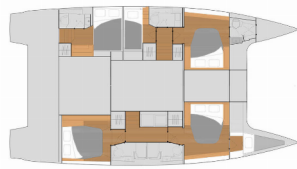

Yacht Base	Seychelles, Eden Island Marina, Seychelles
Yacht ID	4753
Yacht Brands	Fountaine Pajot
Yacht Name	Positive Energy
Production Year	2023
Length	46 Ft
Cabins	5 + 1
Berths	10 + 1
Max Persons	11
WC	4 + 1