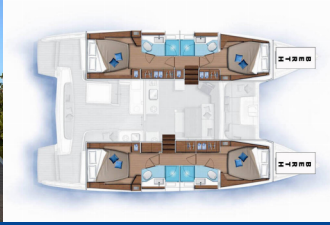

LAGOON 46

Mateta (2023)

Next Charter GmbH • Oskar-Von-Miller-Straße 35 • 86316 Friedberg • Germany

Phone: [+49 1514 202 6204](tel:+4915142026204)

E-mail: info@nextcharter.com

Web: nextcharter.com

Yacht Base	Seychelles, Eden Island Marina, Seychelles
Yacht ID	4749
Yacht Brands	Lagoon
Yacht Name	Mateta
Production Year	2023
Length	46 Ft
Cabins	4 + 2
Berths	8 + 2
Max Persons	10
WC	4

ADDITIONAL: Flag

COMFORT: Blankets, Cockpit cushions, Outside cushions, Pillows

DECK: Anchor with chain, Bilge pump – Mechanic, Bimini top, Boat hook, Bosun's chair (Safe seat) (boatswain's chair), Cockpit table, Cockpit/stern, outside shower, Deck brush, Deck lights, Dinghy with outboard engine, Electric anchor windlass, Fenders, Flybridge, Gangway, Jerry cans for fuel, LED outdoor ambiance lights, Mooring Cleats, Mooring ropes , Pulpit seat, Round/globular fender, Spare anchor (Reserve, Auxiliary anchor), Sponge, Spring cleats, Swimming ladder, Teak cockpit, Water hose, Winch handles