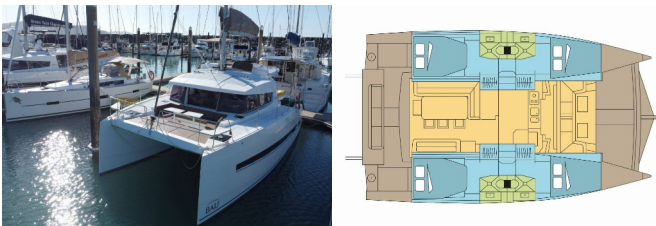

BALI 4.1

NAMASTE_DB (2019)

Next Charter GmbH • Oskar-Von-Miller-Straße 35 • 86316 Friedberg • Germany

Phone: +49 1514 202 6204

E-mail: info@nextcharter.com

Web: nextcharter.com

Yacht Base	Whitsundays, Airlie Beach, Coral Sea Marina, Australia And Oceania
Yacht ID	4730
Yacht Brands	Catana
Yacht Name	NAMASTE_DB
Production Year	2019
Length	41 Ft
Cabins	4
Berths	8
Max Persons	8
WC	4

INTERIOR: Electric fans in cabins

NAVIGATION: Autopilot, Compass, Depthsounder, GPS chart plotter, Speedometer (Speed log), Wind instrument/Anemometer

SAILS: Lazy bag, Lazy jacks, Self tailing (manual) winch