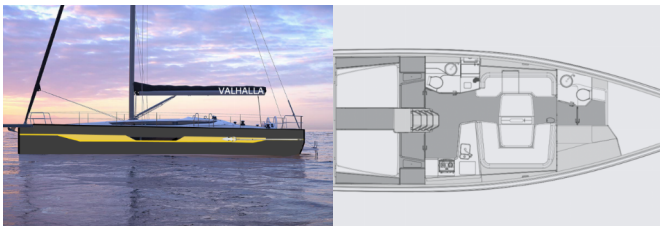

ELAN E6

Odin (2024)

Next Charter GmbH • Oskar-Von-Miller-Straße 35 • 86316 Friedberg • Germany

Phone: +49 1514 202 6204

E-mail: info@nextcharter.com

Web: nextcharter.com

Yacht Base	Marina Pirovac, Croatia
Yacht ID	4652
Yacht Brands	Elan Marine
Yacht Name	Odin
Production Year	2024
Length	50 Ft
Cabins	4
Berths	8 + 2
WC	2

COMFORT: Cockpit cushions

DECK: Anchor with chain, Bathing platform, Bimini top, Bow sail locker, Cockpit fridge, Cockpit grill, Cockpit/stern, outside shower, Deck lights, Electric anchor windlass, Mooring Cleats, Set for steerman (helmsman's chair), Sprayhood, Winch handles

ENTERTAINMENT: FUSION sound system, Indoor speakers, Outdoor speakers, TV, Underwater lights, Wi-Fi Internet

GALLEY: Gas bottles, Gas cookers, Hot water, Kitchen utensils (Galley equipment, cutlery), Pressurized water system, Refrigerator, Sink

INTERIOR: Curtains, LED lights

NAVIGATION: 3 blade folding propeller, AIS, Autopilot, Bow thruster, Compass, GPS chart plotter, LED Navigation lights, Navigation (Nautical) charts and nautical guide , Windex

SAFETY: Automatic Inflatable Life Jacket, EPIRB-Distress radio beacons, Fire extinguisher , Guard rail, Liferaft , VHF radio

SAILS: Bowsprit, Genoa, Halyard winches, Lazy bag, Sails, Winch

YACHT ELECTRICS: 12V Socket, 230 volt socket, Air Conditioning, Battery monitor, Bilge pump – Electric, Heating, Inverter, Service batteries, Shore connection 220 V, Start battery, USB sockets