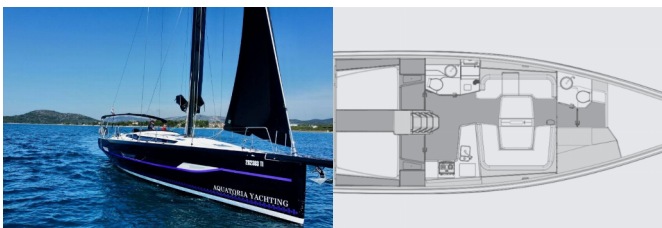

ELAN E6

Black Panther (2023)

Next Charter GmbH • Oskar-Von-Miller-Straße 35 • 86316 Friedberg • Germany

Phone: +49 1514 202 6204

E-mail: info@nextcharter.com

Web: nextcharter.com

Yacht Base	Marina Pirovac, Croatia
Yacht ID	4651
Yacht Brands	Elan Marine
Yacht Name	Black Panther
Production Year	2023
Length	50 Ft
Cabins	4
Berths	8 + 2
WC	2

COMFORT: Cockpit cushions

DECK: Anchor with chain, Bathing platform, Bimini top, Bow sail locker, Cockpit/stern, outside shower, Deck lights, Electric anchor windlass, Mooring Cleats, Set for steerman (helmsman's chair), Sprayhood, Winch handles