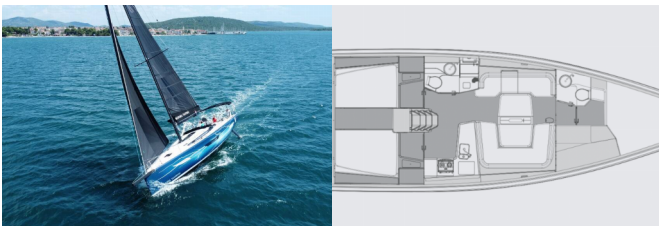

ELAN E6

Thor (2023)

Next Charter GmbH • Oskar-Von-Miller-Straße 35 • 86316 Friedberg • Germany

Phone: +49 1514 202 6204

E-mail: info@nextcharter.com

Web: nextcharter.com

Yacht Base	Marina Pirovac, Croatia
Yacht ID	4650
Yacht Brands	Elan Marine
Yacht Name	Thor
Production Year	2023
Length	50 Ft
Cabins	4
Berths	8 + 2
WC	2

COMFORT: Cockpit cushions

DECK: Anchor with chain, Bathing platform, Bimini top, Bow sail locker, Cockpit/stern, outside shower, Deck lights, Electric anchor windlass, Mooring Cleats, Set for steerman (helmsman's chair), Sprayhood, Winch handles

ENTERTAINMENT: FUSION sound system, Indoor speakers, Outdoor speakers, TV, Underwater lights, Wi-Fi Internet

GALLEY: Gas bottles, Gas cookers, Hot water, Kitchen utensils (Galley equipment, cutlery), Pressurized water system, Refrigerator, Sink

INTERIOR: Curtains, LED lights

NAVIGATION: 3 blade folding propeller, AIS, Autopilot, Bow thruster, Compass, GPS chart plotter, LED Navigation lights, Navigation (Nautical) charts and nautical guide , Windex

SAFETY: Automatic Inflatable Life Jacket, EPIRB-Distress radio beacons, Fire extinguisher , Guard rail, Liferaft , VHF radio

SAILS: Bowsprit, Genoa, Halyard winches, Lazy bag, Sails, Winch

YACHT ELECTRICS: 12V Socket, 230 volt socket, Air Conditioning, Battery monitor, Bilge pump – Electric, Heating, Inverter, Service batteries, Shore connection 220 V, Start battery, USB sockets