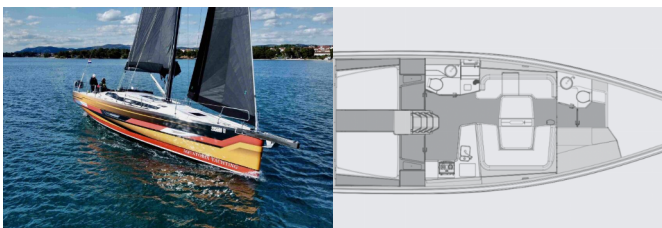

ELAN E6

Iron Man (2024)

Next Charter GmbH • Oskar-Von-Miller-Straße 35 • 86316 Friedberg • Germany

Phone: +49 1514 202 6204

E-mail: info@nextcharter.com

Web: nextcharter.com

Yacht Base	Marina Pirovac, Croatia
Yacht ID	4649
Yacht Brands	Elan Marine
Yacht Name	Iron Man
Production Year	2024
Length	50 Ft
Cabins	4
Berths	8 + 2
WC	2

COMFORT: Cockpit cushions

DECK: Anchor with chain, Bathing platform, Bimini top, Bow sail locker, Cockpit/stern, outside shower, Deck lights, Electric anchor windlass, Mooring Cleats, Set for steerman (helmsman's chair), Sprayhood, Winch handles