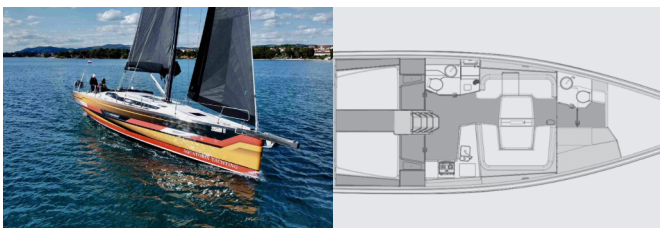

ELAN E6

Iron Man (2024)

Next Charter GmbH • Oskar-Von-Miller-Straße 35 • 86316 Friedberg • Germany

Phone: +49 1514 202 6204

E-mail: info@nextcharter.com

Web: nextcharter.com

Yacht Base	Marina Pirovac, Croatia
Yacht ID	4649
Yacht Brands	Elan Marine
Yacht Name	Iron Man
Production Year	2024
Length	50 Ft
Cabins	4
Berths	8 + 2
WC	2

COMFORT: Cockpit cushions

DECK: Anchor with chain, Bathing platform, Bimini top, Bow sail locker, Cockpit/stern, outside shower, Deck lights, Electric anchor windlass, Mooring Cleats, Set for steerman (helmsman's chair), Sprayhood, Winch handles