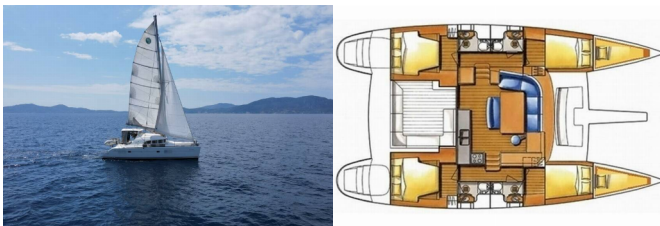

LAGOON 380 S2

Atenea (2015)

Next Charter GmbH • Oskar-Von-Miller-Straße 35 • 86316 Friedberg • Germany

Phone: +49 1514 202 6204

E-mail: info@nextcharter.com

Web: nextcharter.com

Yacht Base	Marina Punat, Krk, Croatia
Yacht ID	4634
Yacht Brands	Lagoon
Yacht Name	Atenea
Production Year	2015
Length	38 Ft
Cabins	4 + 2
Berths	8 + 2
Max Persons	10
WC	2

COMFORT: Cockpit cushions

DECK: Bilge pump – Mechanic, Cockpit table, Cockpit/stern, outside shower, Dinghy, Electric anchor windlass, Fenders, Hard Top Bimini, Mooring ropes , Spare anchor (Reserve, Auxiliary anchor), Sprayhood, Swimming ladder