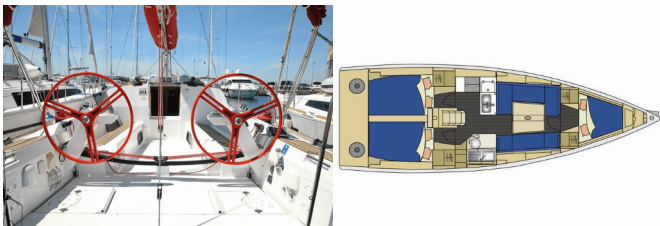

ELAN 350 PERFORMANCE

Euphoria (2012)

Next Charter GmbH • Oskar-Von-Miller-Straße 35 • 86316 Friedberg • Germany

Phone: +49 1514 202 6204

E-mail: info@nextcharter.com

Web: nextcharter.com

Yacht Base	Marina Punat, Krk, Croatia
Yacht ID	4633
Yacht Brands	Elan Marine
Yacht Name	Euphoria
Production Year	2012
Length	35 Ft
Cabins	3
Berths	6 + 2
Max Persons	8
WC	1

COMFORT: Cockpit cushions

DECK: Bilge pump - Mechanic, Bimini top, Cockpit table, Cockpit/stern, outside shower, Dinghy, Electric anchor windlass, Fenders, Mooring ropes , Spare anchor (Reserve, Auxiliary anchor), Swimming ladder