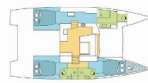

Yacht Base	Nassau, Palm Cay Marina, Bahamas
Yacht ID	4615
Yacht Brands	Fountaine Pajot
Yacht Name	DAISY DOG
Production Year	2023
Length	44 Ft
Cabins	3 + 1
Berths	6 + 2 + 1
Max Persons	9
WC	3

COMFORT: Outside cushions

DECK: Anchor chain counter, Bimini top, Cockpit fridge, Cockpit table, Electric anchor windlass, Mooring Cleats

ENTERTAINMENT: Audio pack, Fusion radio

GALLEY: Hot water, Water pump

INTERIOR: Convertible table in salon, Curtains, Electric fans, Electric toilet, LED interior lights, Upholstery

NAVIGATION: Autopilot, Depthsounder, GPS chart plotter, Speedometer (Speed log), Wind instrument/Anemometer

SAFETY: VHF radio

SAILS: Electric winch, Lazy bag, Lazy jacks

YACHT ELECTRICS: 12V Socket, Air Conditioning, Battery charger, Bilge pump – Electric, Generator, Inverter, Solar panels, Water heater, Watermaker – desalinator