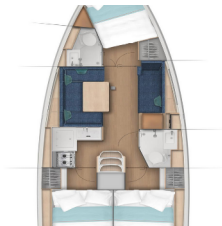

SUN ODYSSEY 380

Ethra (2022)

Next Charter GmbH • Oskar-Von-Miller-Straße 35 • 86316 Friedberg • Germany

Phone: +49 1514 202 6204

E-mail: info@nextcharter.com

Web: nextcharter.com

Yacht Base	Lavrion, Main Port, Greece
Yacht ID	4577
Yacht Brands	Jeanneau
Yacht Name	Ethra
Production Year	2022
Length	37 Ft
Cabins	3
Berths	6 + 2
Max Persons	8
WC	2

COMFORT: Cockpit cushions

DECK: Bimini top, Dinghy, Electric anchor windlass, Outboard engine, Sprayhood, Swimming ladder, Teak cockpit

ENTERTAINMENT: Indoor speakers, Outdoor speakers, Snorkeling equipment