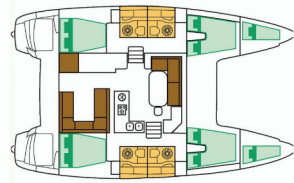

LAGOON 400 S2

Emerald Seas (2015)

Next Charter GmbH • Oskar-Von-Miller-Straße 35 • 86316 Friedberg • Germany

Phone: +49 1514 202 6204

E-mail: info@nextcharter.com

Web: nextcharter.com

| | |
|-----------------|----------------------------|
| Yacht Base | Lavrion, Main Port, Greece |
| Yacht ID | 455 |
| Yacht Brands | Lagoon |
| Yacht Name | Emerald Seas |
| Production Year | 2015 |
| Length | 39 Ft |
| Cabins | 4 + 2 |
| Berths | 8 + 2 + 2 |
| Max Persons | 12 |
| WC | 4 |

COMFORT: Bed linen, Towels

DECK: Cockpit/stern, outside shower, Dinghy, Electric anchor windlass, Hard Top Bimini, Hydraulic gangway, Outboard engine, Sprayhood

ENTERTAINMENT: Radio with USB, TV

GALLEY: Hot water, Refrigerator