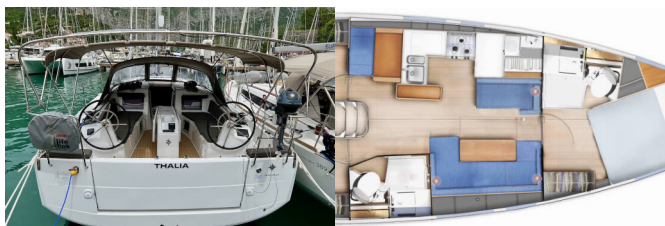

SUN ODYSSEY 410

Thalia (2022)

Next Charter GmbH • Oskar-Von-Miller-Straße 35 • 86316 Friedberg • Germany

Phone: +49 1514 202 6204

E-mail: info@nextcharter.com

Web: nextcharter.com

Yacht Base	ACI Marina Pula, Croatia
Yacht ID	4517
Yacht Brands	Jeanneau
Yacht Name	Thalia
Production Year	2022
Length	41 Ft
Cabins	3
Berths	6 + 2
Max Persons	8
WC	2

COMFORT: Cockpit cushions

DECK: Anchor with chain, Bathing platform, Bilge pump - Mechanic, Bimini top, Cockpit table, Cockpit/stern, outside shower, Dinghy, Electric anchor windlass, Gangway, Main anchor, Main Deck Compass, Spare anchor (Reserve, Auxiliary anchor), Sprayhood, Swimming ladder

ENTERTAINMENT: mp3 player, Outdoor speakers, TV

GALLEY: Hot water, Refrigerator

INTERIOR: Convertible table in salon

NAVIGATION: Autopilot, Binoculars, Bow thruster, Depthsounder, GPS chart plotter - cockpit, Navigation (Nautical) charts and nautical guide, Radar reflector, Wind instrument/Anemometer

SAFETY: Black Water Tank, Distress flare box, Emergency tiller, Fire extinguisher, First aid kit, Flashlight, Fog horn, Set of tools, VHF radio

YACHT ELECTRICS: 220V socket, Battery charger, Heating, Inverter, Plug 220V, 12 V, Shore connection 220 V, Solar panels