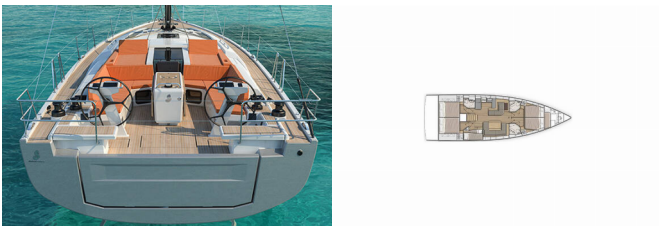

OCEANIS 51.1

PRESTIGE (2022)

Next Charter GmbH • Oskar-Von-Miller-Straße 35 • 86316 Friedberg • Germany

Phone: +49 1514 202 6204

E-mail: info@nextcharter.com

Web: nextcharter.com

Yacht Base	Athens, Alimos Marina, Greece
Yacht ID	4501
Yacht Brands	Beneteau
Yacht Name	PRESTIGE
Production Year	2022
Length	52 Ft
Cabins	6
Berths	12
Max Persons	12
WC	4

COMFORT: Cockpit cushions

DECK: Anchor, Bimini top, Cockpit/stern, outside shower, Deck brush, Dinghy, Electric anchor windlass, Fenders, Folding cockpit table, Outboard engine, Plastic bucket, Sprayhood