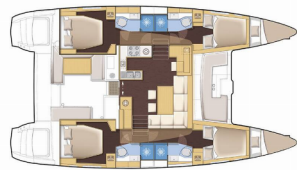

COMFORT: Bed linen, Cockpit cushions, Towels

DECK: Bimini top, Cockpit table, Cockpit/stern, outside shower, Dinghy, Electric anchor windlass, Outboard engine

ENTERTAINMENT: Radio CD mp3 player + USB, TV + DVD

GALLEY: Hot water, Ice maker, Refrigerator

INTERIOR: Electric toilet

NAVIGATION: Autopilot, Echosounder/Depthsounder, GPS chart plotter – cockpit, Speedometer (Speed log)

SAILS: Electric winch, Lazy bag, Lazy jacks

YACHT ELECTRICS: Air Conditioning, Generator, Heating, Shore connection 220 V

Yacht Base	Marina Mandalina, Sibenik, Croatia

Yacht ID	445

Yacht Brands	Lagoon

Yacht Name	Mar?elina

Production Year	2015

Length	46 Ft

Cabins	4 + 2

Berths	8 + 2 + 2

WC	4