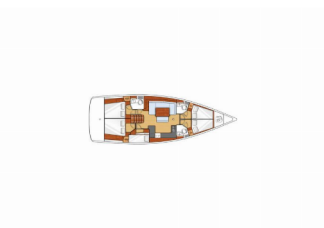

Yacht Base	Malta, Kalkara Marina, Malta
Yacht ID	4392
Yacht Brands	Beneteau
Yacht Name	Wayward Prince
Production Year	2016
Length	48 Ft
Cabins	5
Berths	10
Max Persons	10
WC	3

**COMFORT:** Cockpit cushions

**DECK:** Anchor, Bimini top, Cockpit/stern, outside shower, Deck brush, Dinghy, Electric anchor windlass, Fenders, Folding cockpit table, Plastic bucket, Sprayhood

**ENTERTAINMENT:** Fusion radio, Outdoor speakers, USB