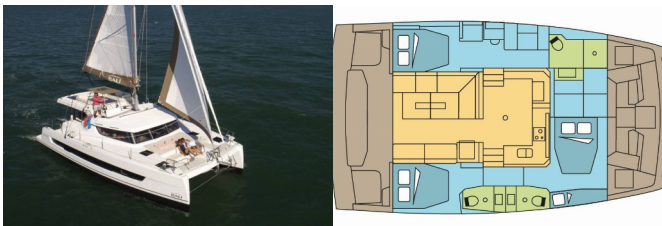

BALI CATSPACE OW

PÜRRSEVERANCE (2022)

Next Charter GmbH • Oskar-Von-Miller-Straße 35 • 86316 Friedberg • Germany

Phone: +49 1514 202 6204

E-mail: info@nextcharter.com

Web: nextcharter.com

Yacht Base	Nassau, Palm Cay Marina, Bahamas
Yacht ID	4324
Yacht Brands	Catana
Yacht Name	PÜRRSEVERANCE
Production Year	2022
Length	40 Ft
Cabins	3
Berths	6 + 2
Max Persons	9
WC	3

COMFORT: Cockpit cushions, Mosquito nets

DECK: Bar, Bimini top, Chain counter on helm station, Cockpit table, Cockpit/stern, outside shower, Davit, Electric anchor windlass, Fly sunbathing area, Flybridge, Foredeck sunbathing area, Grill/Barbecue/Plancha, Outboard engine, Spring cleats, Swimming ladder

ENTERTAINMENT: Fusion radio, LED submarine lights

GALLEY: Freezer, Oven

INTERIOR: Convertible table in salon, Curtains, Electric fans in cabins

NAVIGATION: AIS, Autopilot, Depthsounder, GPS chart plotter, Speedometer (Speed log), Wind instrument/Anemometer