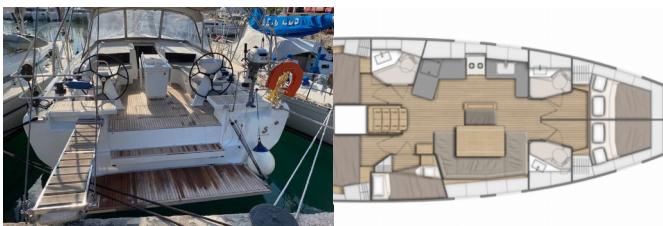

OCEANIS 46.1

Ostria (2019)

Next Charter GmbH • Oskar-Von-Miller-Straße 35 • 86316 Friedberg • Germany

Phone: +49 1514 202 6204

E-mail: info@nextcharter.com

Web: nextcharter.com

Yacht Base	Athens, Alimos Marina, Greece
Yacht ID	4066
Yacht Brands	Beneteau
Yacht Name	Ostria
Production Year	2019
Length	48 Ft
Cabins	5
Berths	10
Max Persons	10
WC	3

COMFORT: Blankets, Pillows

DECK: Anchor, Bathing platform, Bimini top, Cockpit/stern, outside shower, Dinghy with outboard engine, Main Deck
Compass, Spare anchor (Reserve, Auxiliary anchor), Sprayhood

ENTERTAINMENT: FUSION sound system, Indoor speakers, Outdoor speakers, Radio CD player, USB, Bluetooth

GALLEY: Refrigerator

INTERIOR: Electric fans, Electric toilet

NAVIGATION: Autopilot, Bow thruster, GPS, GPS chart plotter, Navigation (Nautical) charts and nautical guide , Speedometer (Speed log)

SAFETY: Fire extinguisher , First aid kit , VHF radio

YACHT ELECTRICS: Air Conditioning, Batteries, Shore connection 220 V, Solar panels