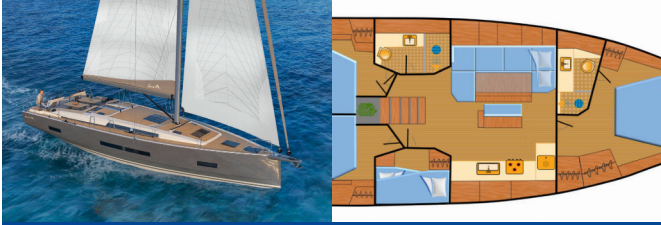

Yacht Base	Marina Tehnomont Veruda, Pula, Croatia
Yacht ID	4002
Yacht Brands	Hanse Yachts
Yacht Name	Freebe
Production Year	2022
Length	48 Ft
Cabins	4
Berths	8 + 2
Max Persons	10
WC	2

COMFORT: Cockpit cushions

DECK: Anchor light, Anchor with chain, Bathing platform, Bimini top, Cockpit fridge, Cockpit table, Cockpit/stern, outside shower, Electric anchor windlass, Grill/Barbecue/Plancha, Remote control for anchor winch with chain counter at helm, Removable cockpit bench, Set for steerman (helmsman's chair), Spare anchor (Reserve, Auxiliary anchor), Swimming ladder, Teak cockpit

ENTERTAINMENT: Mask and snorkel, Radio, TV, USB, Wet bar, Wi-Fi Internet

GALLEY: Freezer, Gas cookers, Hot water, Kitchen utensils (Galley equipment, cutlery), Oven, Pressurized water system, Refrigerator, Sink

INTERIOR: Clock, Coolbox , Electric toilet, Hatch shades, Indirect lighting in cabins and salon, LED ceiling lights, LED interior lights, Lowerable salon table, Oak interior, Safe

NAVIGATION: AIS, Autopilot, Binoculars, Bow thruster, Compass, Echosounder/Depthsonder, GPS chart plotter – cockpit, Hand bearing compass, List of lights, Nautical charts, Navigation (Nautical) charts and nautical guide , Navigation/position Lights, Windex

SAFETY: Black Water Tank, Distress signals, Emergency tiller, Fire extinguisher , First aid kit , Flashlight, Fog horn, Life buoy + Flashing light, Lifelines, Lifteraft , Self inflating life vest, Set of tools , Torch, VHF radio , Wire (shroud) cutter

SAILS: Bowsprit, Gennaker–device, Halyard winches, Main sheet winches

YACHT ELECTRICS: Battery charger , Bilge pump – Electric, Converter 220V/12V, Heating, Inverter, Plug 220V, 12 V, Shore power cable