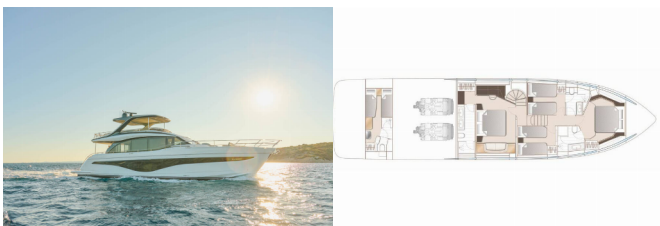

PRINCESS Y72

Elizabeth (2022)

Next Charter GmbH • Oskar-Von-Miller-Straße 35 • 86316 Friedberg • Germany

Phone: +49 1514 202 6204

E-mail: info@nextcharter.com

Web: nextcharter.com

Yacht Base	Marina Lav – Podstrana, Croatia
Yacht ID	3982
Yacht Brands	Princess Yachts
Yacht Name	Elizabeth
Production Year	2022
Length	75 Ft
Cabins	4
Berths	8
WC	3

COMFORT: Bed linen, Cockpit cushions, Comfort seats, Mosquito nets, Towels

DECK: Bar, Electric anchor windlass, Foredeck sunbathing area, Hard Top Bimini, Hydraulic gangway, Hydraulic lifting swimming platform, LED outdoor ambiance lights, Teak cockpit, Teak deck, Teak on flybridge, Teak table, Tender