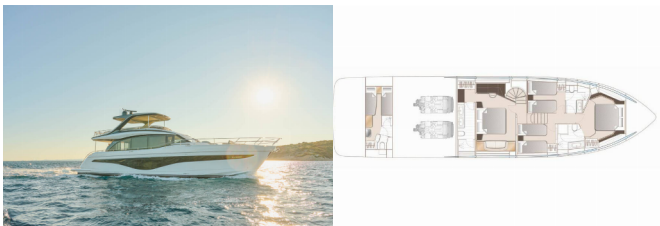

PRINCESS Y72

Elizabeth (2022)

Next Charter GmbH • Oskar-Von-Miller-Straße 35 • 86316 Friedberg • Germany

Phone: +49 1514 202 6204

E-mail: info@nextcharter.com

Web: nextcharter.com

Yacht Base	Marina Lav – Podstrana, Croatia
Yacht ID	3982
Yacht Brands	Princess Yachts
Yacht Name	Elizabeth
Production Year	2022
Length	75 Ft
Cabins	4
Berths	8
WC	3

COMFORT: Bed linen, Cockpit cushions, Comfort seats, Mosquito nets, Towels

DECK: Bar, Electric anchor windlass, Foredeck sunbathing area, Hard Top Bimini, Hydraulic gangway, Hydraulic lifting swimming platform, LED outdoor ambiance lights, Teak cockpit, Teak deck, Teak on flybridge, Teak table, Tender