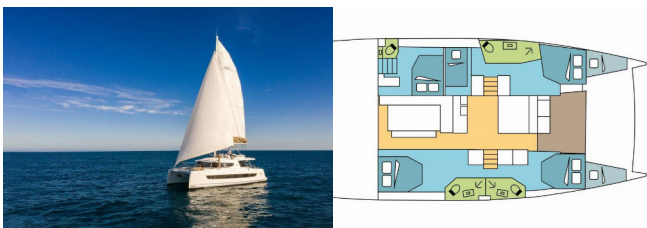

BALI 4.6

THONIC DREAM (2022)

Next Charter GmbH • Oskar-Von-Miller-Straße 35 • 86316 Friedberg • Germany

Phone: +49 1514 202 6204

E-mail: info@nextcharter.com

Web: nextcharter.com

Yacht Base	Grenada, Port Louis Marina, Caribbean
Yacht ID	3940
Yacht Brands	Catana
Yacht Name	THONIC DREAM
Production Year	2022
Length	47 Ft
Cabins	5 + 2
Berths	10 + 2
Max Persons	12
WC	4

COMFORT: Cockpit cushions, Mosquito nets

DECK: Bimini top, Cockpit table, Cockpit/stern, outside shower, Electric anchor windlass, Flybridge, Outboard engine, Sun awning (aft and forward), Swimming ladder