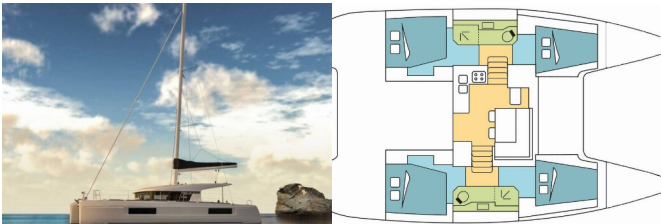

LAGOON 40

LUMIERE (2023)

Next Charter GmbH • Oskar-Von-Miller-Straße 35 • 86316 Friedberg • Germany

Phone: +49 1514 202 6204

E-mail: info@nextcharter.com

Web: nextcharter.com

Yacht Base Whitsundays, Airlie Beach, Coral Sea Marina, Australia And Oceania

Yacht ID 3896

Yacht Brands Lagoon

Yacht Name LUMIERE

Production Year 2023

Length 39 Ft

Cabins 4

Berths 8

Max Persons 8

WC 2

COMFORT: Cockpit cushions

DECK: Bimini top, Cockpit table, Davit, Dinghy, Electric anchor windlass, Outboard engine, Swimming ladder

ENTERTAINMENT: Fusion radio, Outdoor speakers

GALLEY: Oven, Refrigerator, Stove

INTERIOR: Electric fans in cabins, Electric toilet

NAVIGATION: AIS, Autopilot, Depthsounder, GPS chart plotter, Speedometer (Speed log), Wind instrument/Anemometer

SAFETY: VHF radio

SAILS: Electric winch, Lazy bag, Lazy jacks

YACHT ELECTRICS: Inverter, Solar panels, USB sockets