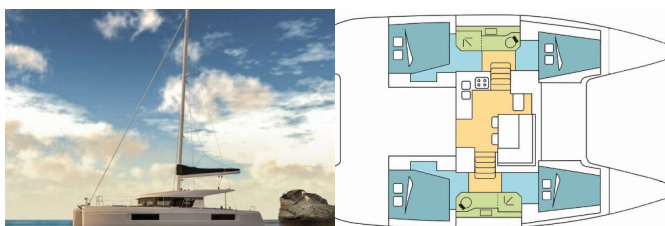

LAGOON 40

LUMIERE (2023)

Next Charter GmbH • Oskar-Von-Miller-Straße 35 • 86316 Friedberg • Germany

Phone: +49 1514 202 6204

E-mail: info@nextcharter.com

Web: nextcharter.com

Yacht Base	Whitsundays, Airlie Beach, Coral Sea Marina, Australia And Oceania
Yacht ID	3896
Yacht Brands	Lagoon
Yacht Name	LUMIERE
Production Year	2023
Length	39 Ft
Cabins	4
Berths	8
Max Persons	8
WC	2

COMFORT: Cockpit cushions

DECK: Bimini top, Cockpit table, Davit, Dinghy, Electric anchor windlass, Outboard engine, Swimming ladder

ENTERTAINMENT: Fusion radio, Outdoor speakers

GALLEY: Oven, Refrigerator, Stove

INTERIOR: Electric fans in cabins, Electric toilet

NAVIGATION: AIS, Autopilot, Depthsounder, GPS chart plotter, Speedometer (Speed log), Wind instrument/Anemometer

SAFETY: VHF radio

SAILS: Electric winch, Lazy bag, Lazy jacks