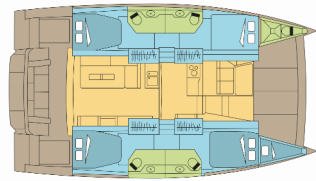

BALI 4.2

CATERINA MARIE (2022)

Next Charter GmbH • Oskar-Von-Miller-Straße 35 • 86316 Friedberg • Germany

Phone: +49 1514 202 6204

E-mail: info@nextcharter.com

Web: nextcharter.com

Yacht Base	Lavrion, Main Port, Greece
Yacht ID	3851
Yacht Brands	Catana
Yacht Name	CATERINA MARIE
Production Year	2022
Length	42 Ft
Cabins	4 + 1
Berths	8 + 1
Max Persons	9
WC	4 + 1