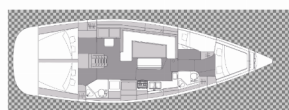

ELAN IMPRESSION 45.1

Tattoo (2022)

Next Charter GmbH • Oskar-Von-Miller-Straße 35 • 86316 Friedberg • Germany

Phone: +49 1514 202 6204

E-mail: info@nextcharter.com

Web: nextcharter.com

Yacht Base	Pula, Marina Polesana, Croatia
Yacht ID	3749
Yacht Brands	Elan Marine
Yacht Name	Tattoo
Production Year	2022
Length	44 Ft
Cabins	4
Berths	8 + 2
WC	2