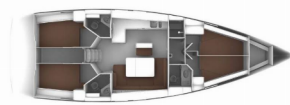

BAVARIA CRUISER 46

Elsa (2022)

Next Charter GmbH • Oskar-Von-Miller-Straße 35 • 86316 Friedberg • Germany

Phone: +49 1514 202 6204

E-mail: info@nextcharter.com

Web: nextcharter.com

Yacht Base	Marina Punat, Krk, Croatia
Yacht ID	3721
Yacht Brands	Bavaria
Yacht Name	Elsa
Production Year	2022
Length	47 Ft
Cabins	4
Berths	8 + 1
Max Persons	9
WC	3