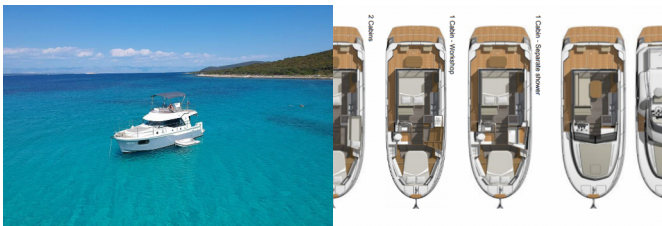

SWIFT TRAWLER 30

Oasiss (2019)

Next Charter GmbH • Oskar-Von-Miller-Straße 35 • 86316 Friedberg • Germany

Phone: +49 1514 202 6204

E-mail: info@nextcharter.com

Web: nextcharter.com

Yacht Base	Lučica Vinkuran, Croatia
Yacht ID	3687
Yacht Brands	Beneteau
Yacht Name	Oasiss
Production Year	2019
Length	34 Ft
Cabins	2
Berths	4 + 2
Max Persons	8
WC	1

COMFORT: Extra bedlinen, Sunshades

DECK: Bathing platform, Bilge pump – Mechanic, Bimini top, Cockpit/stern, outside shower, Dinghy, Electric anchor windlass, Fenders, Flybridge, Outboard engine, Teak cockpit