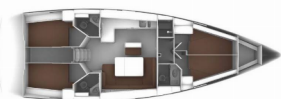

BAVARIA CRUISER 46

Noelle (2022)

Next Charter GmbH • Oskar-Von-Miller-Straße 35 • 86316 Friedberg • Germany

Phone: [+49 1514 202 6204](tel:+4915142026204)

E-mail: info@nextcharter.com

Web: nextcharter.com

Yacht Base	Marina Tehnomont Veruda, Pula, Croatia
Yacht ID	3673
Yacht Brands	Bavaria
Yacht Name	Noelle
Production Year	2022
Length	47 Ft
Cabins	4
Berths	8 + 1
Max Persons	10
WC	3